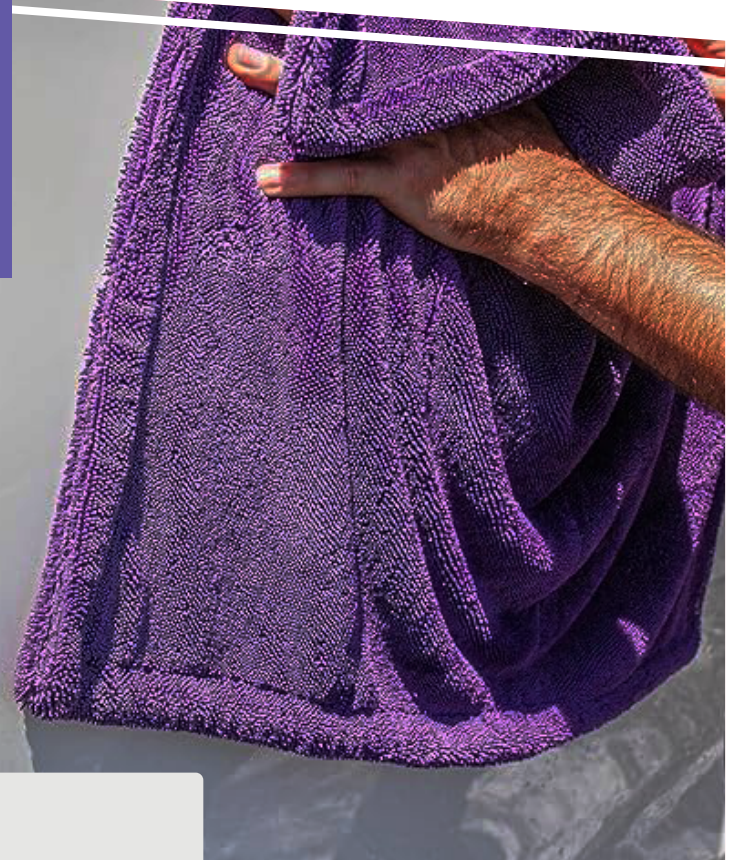

SUPER ABSORBANT

PURPLE DRYING TOWEL - #70570

A super thick, oversized, twisted loop microfiber drying towel designed to quickly soak up water and moisture from a vehicles surface. Its high-quality 80/30 microfiber blend is incredibly soft and gentle on all automotive surfaces. The twisted loop design is built to withstand rigorous use and repeated washings.

PRODUCT BENEFITS :

- Double Sided - Extra Large 36" x 24" (1200 GSM)
- Ultra Soft & Absorbent
- Durable & Long Lasting Fabric
- Lint, Streak and Scratch Free

PRODUCT CARE :

- Machine-Washable - COLD WATER
- Use MILD detergent
- Do not tumble dry - AIR DRY